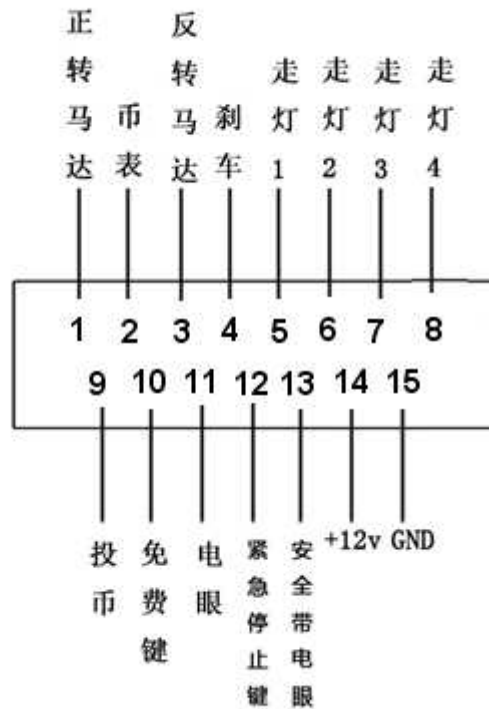

Sub dial switch 8 : ON Start standby music

OFF Close standby music

Sea World Diagram

1. Forward motor
2. coin meter
3. Reversing motor
4. brake
5. Walking light 1
6. Walking light 2
7. Walking light 3
8. Walking light 4
9. insert coins
10. Free button
11. sensor
12. Emergency stop button
13. sensor of safety belt
14. +12V
15. GND